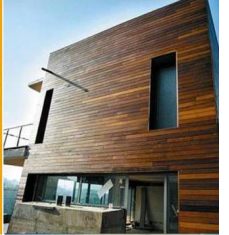

ALSIGNPANEL[®]

Aluminum Composite Panel

COLOR HART

Professional Manufacturer Since 2000

Commercial Building
(PVDF FR)

Exterior Wall Cladding
(PVDF Nano)

Villa Outdoor Use
(PVDF)

New 3D & Anti-scratch Series