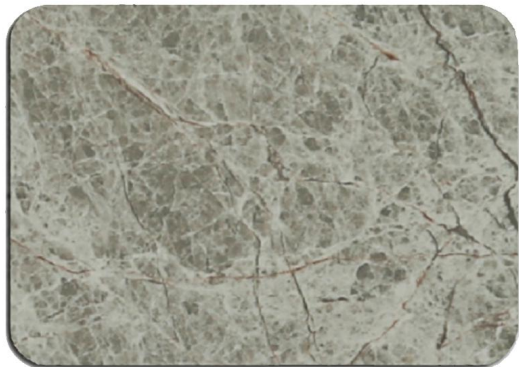

SJ-2020-27

Colors for reference only

Building Wall Cladding
(FEVE)

Interior Wall Decoration
(Polyester)

New 3D & Anti-scratch Series

SJ-20203D-28

SJ-20203D-32

SJ-2020-29