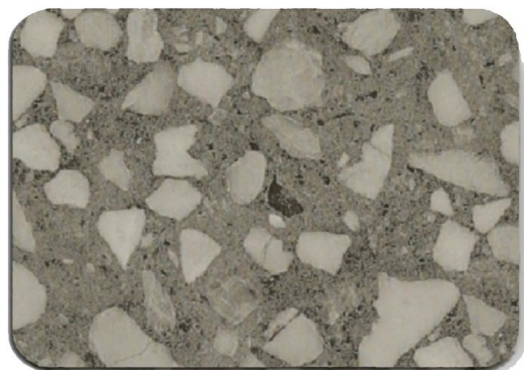

SJ-2020-25