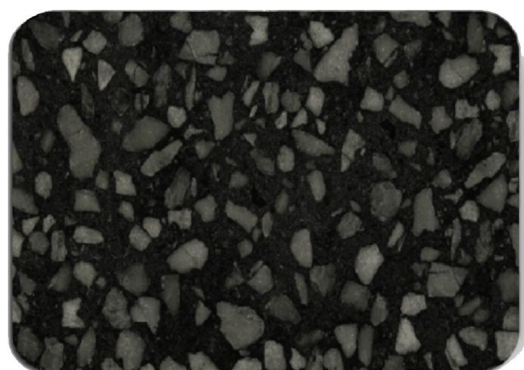

SJ-20203D-16

SJ-20203D-12

SJ-20203D-17

SJ-20203D-13

SJ-2020-18

Colors for reference only

Interior Decoration Use
(Polyester)

Exterior Decoration Use
(Polyester or PVDF)

New 3D & Anti-scratch Series

SJ-2020-19

SJ-2020-23

SJ-2020-20

SJ-2020-25

SJ-2020-21

SJ-2020-26

SJ-2020-22

SJ-2020-27

Colors for reference only

Building Wall Cladding
(FEVE)

Interior Wall Decoration
(Polyester)

New 3D & Anti-scratch Series

SJ-20203D-28

SJ-20203D-32

SJ-2020-29